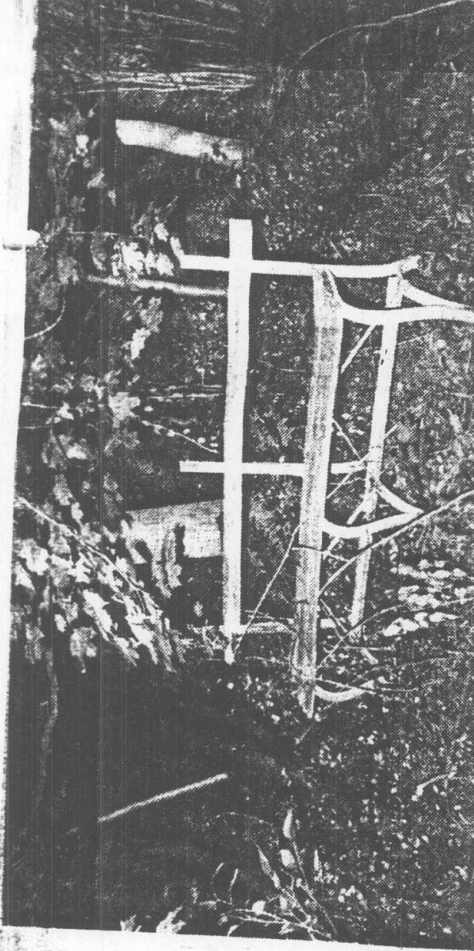

for evidence in the...
blocks on the North Shore...
Authorities said that the search turns up a number of items, but nothing that seems related to Jennifer's disappearance. The items were forwarded to a police lab for forensic study.

The campsite is encircled with metal rods stuck in the ground, an apparent defense system.

A worn, broken park bench stands inside the perimeter of the campsite.

ADVANCE PHOTOS/TONY CAVALIARANTE

Broken toys and a flashlight were among the items found at the campsite.