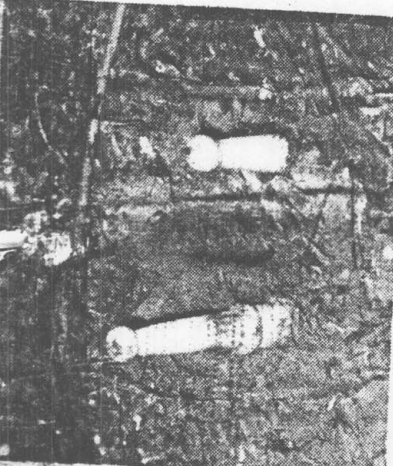

for evidence in the...
blocks on the North Shore...
Authorities said that the search turns up a number of items, but nothing that seems related to Jennifer's disappearance. The items were forwarded to a police lab for forensic study.

The campsite is encircled with metal rods stuck in the ground, an apparent defense system.

A worn, broken park bench stands inside the perimeter of the campsite.

ADVANCE PHOTOS/TONY CAVALIARANTE

Broken toys and a flashlight were among the items found at the campsite.