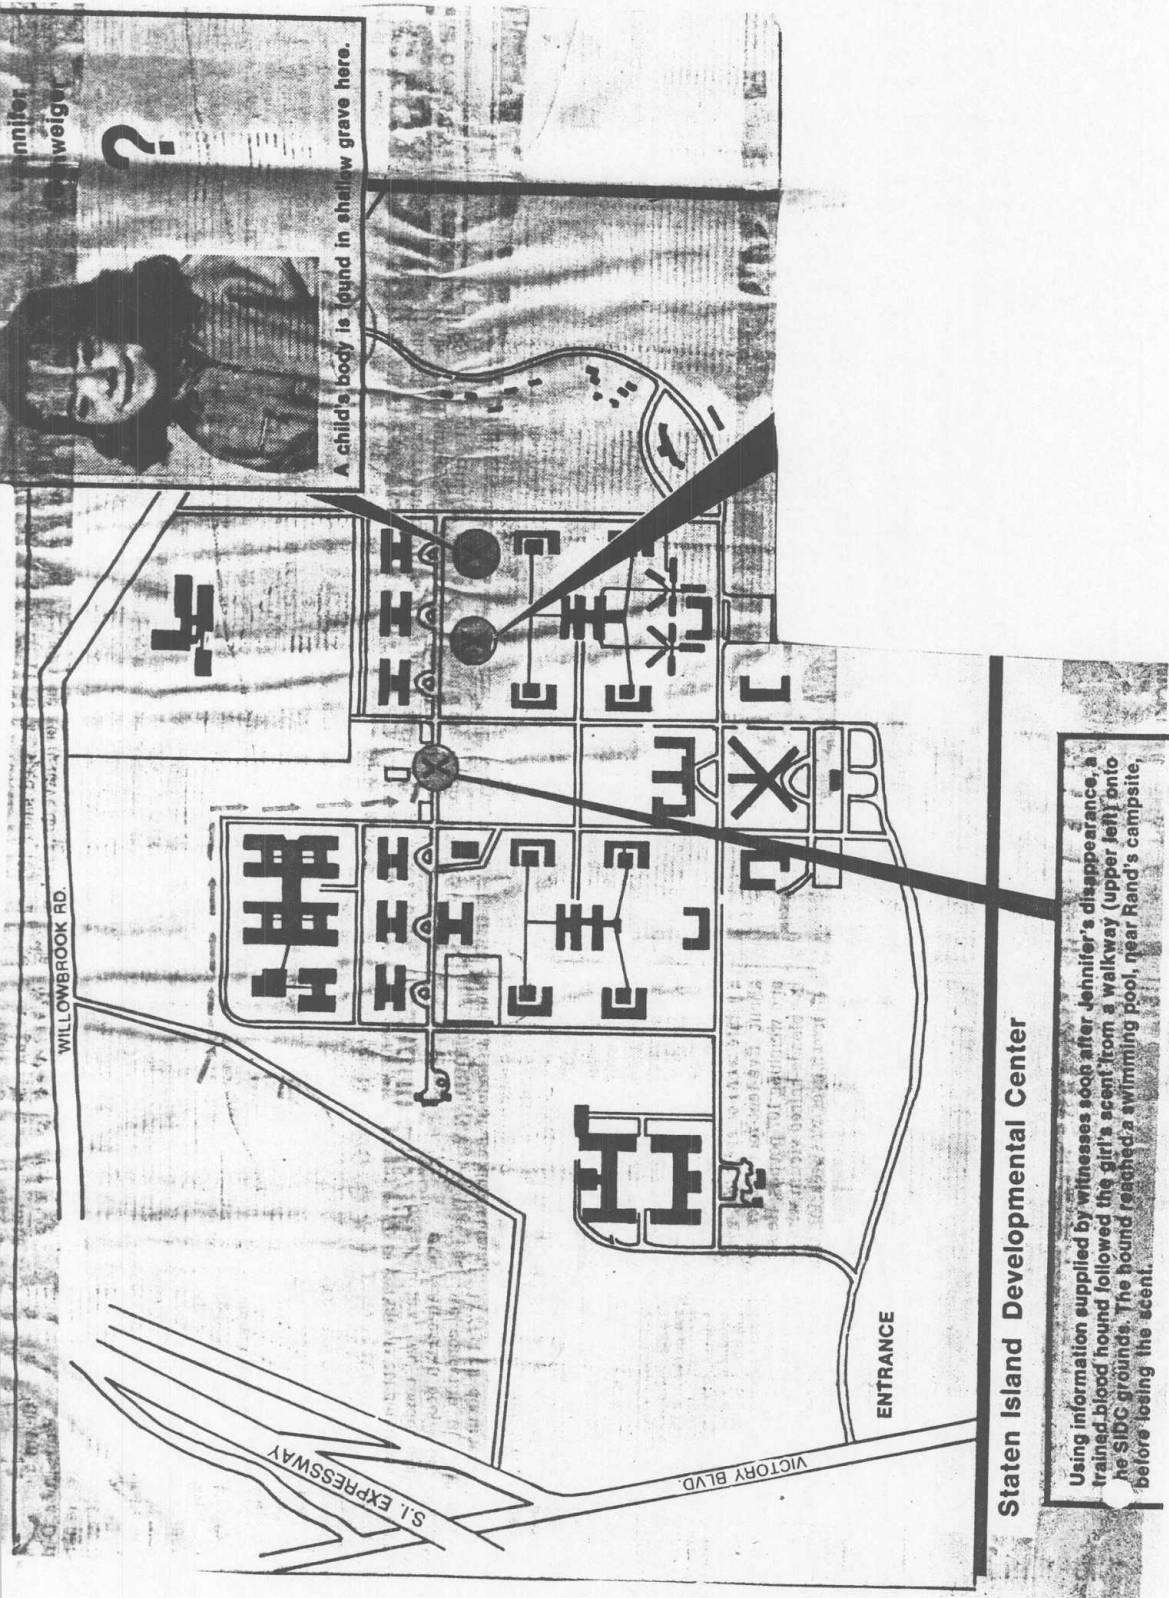

Lehninger

A child's body is found in shallow grave here.

Using information supplied by witnesses soon after Lehninger's disappearance, a trained blood hound followed the girl's scent from a walkway (upper left) onto the SIDC grounds. The hound reached a swimming pool, near Rand's campsite, before losing the scent.